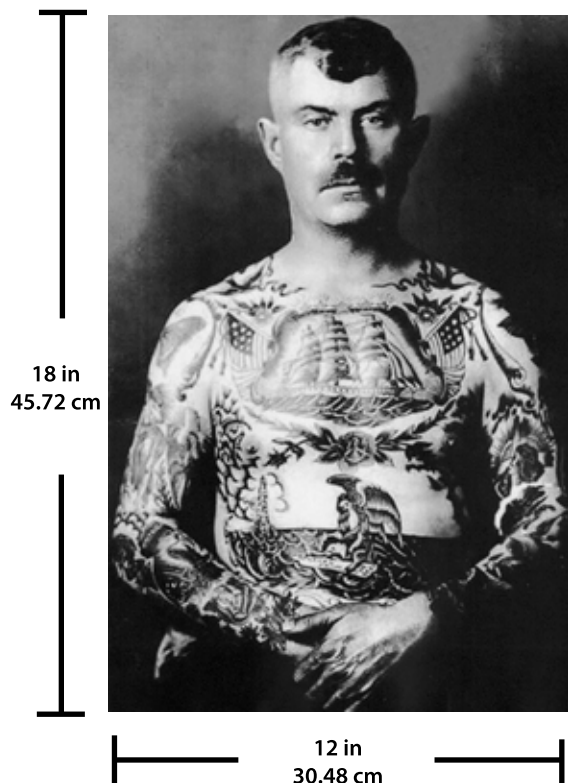

All art is available in 5 different sizes to suit your needs. All of our canvas art reproductions are custom made to order. So please allow 7-10 days for production when ordering.

FRONT

\*Approx. 11 x 14

\*Approx. 14 x 18

\*Approx. 20 x 25

\*Approx. 24 x 30

\*Approx. 28 x 36

BACK

\*Shape varies by dimensions of original art

Annex Art Companies Fine Art Prints are printed on heavy weight, 100 lb semi gloss cover stock. All prints are individually wrapped and stamped for authenticity. Each print is 12 inches x 18 inches (30.48 cm x 45.72 cm) and framed 14 inches x 20 inches (35.56 cm x 50.80 cm).

Unframed Print

Framed Print